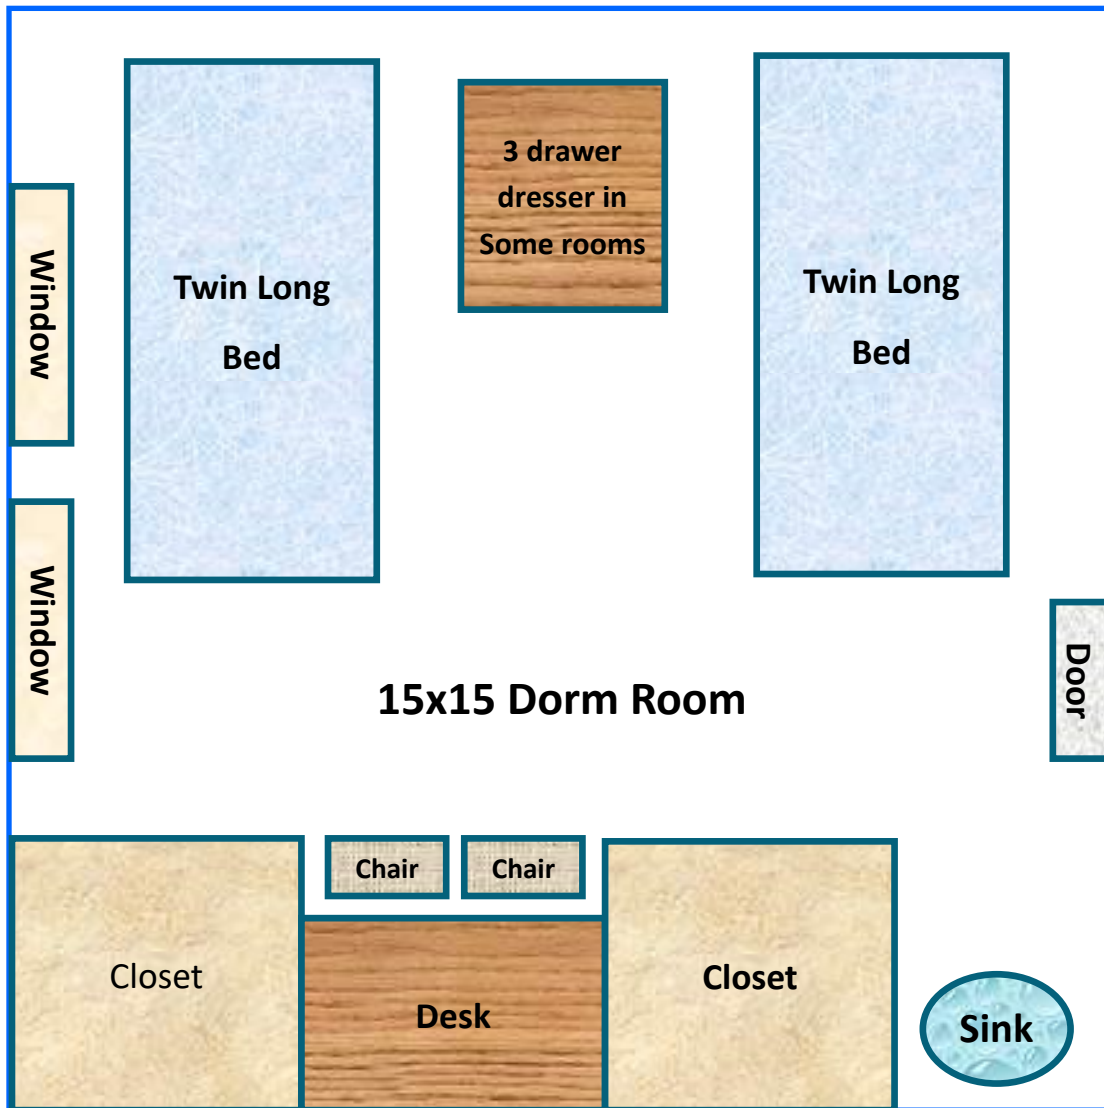

Bryant Residence Hall Dorm Room Layout

**All Student Dorm Rooms are
15x15 in size.**

**Each contains 2 twin long beds,
2 closets, 1 long desk with 2 chairs.**

**Each room has a sink and mirror.
SOME rooms have a 3 drawer chest
of drawers.**

**(example only, orientation of rooms can
vary depending on location.)**