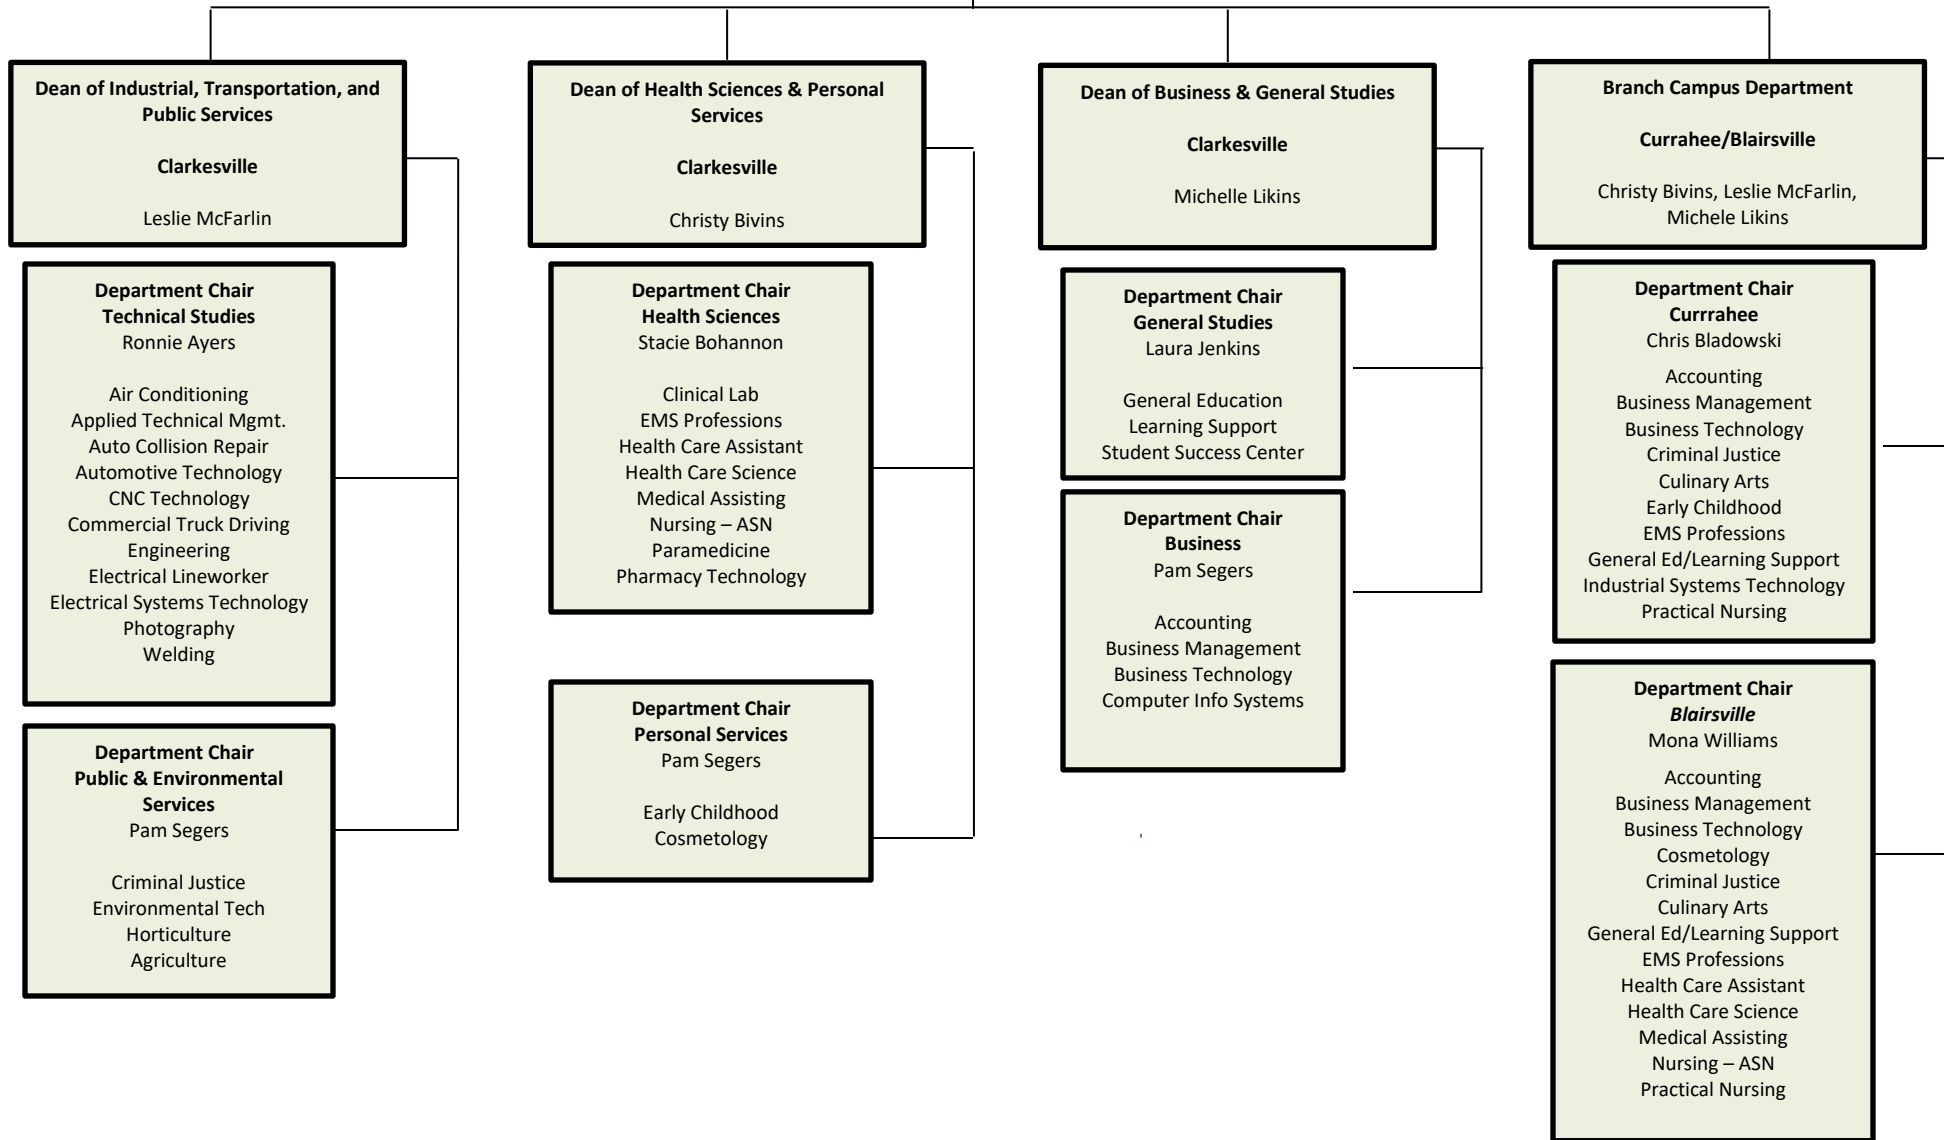

## Academic Affairs Department Chairs

*Revised July 2019*

**Dr. Mark Ivester  
President**

**Mindy Glander  
VP Academic Affairs**

**Dean of Industrial, Transportation, and Public Services**  
**Clarkesville**  
Leslie McFarlin

**Department Chair Technical Studies**  
Ronnie Ayers

Air Conditioning  
Applied Technical Mgmt.  
Auto Collision Repair  
Automotive Technology  
CNC Technology  
Commercial Truck Driving  
Engineering  
Electrical Lineworker  
Electrical Systems Technology  
Photography  
Welding

General Education  
Learning Support  
Student Success Center

**Department Chair Business**  
Pam Segers

Accounting  
Business Management  
Business Technology  
Computer Info Systems

**Branch Campus Department**  
**Currahee/Blairsville**  
Christy Bivins, Leslie McFarlin, Michele Likins